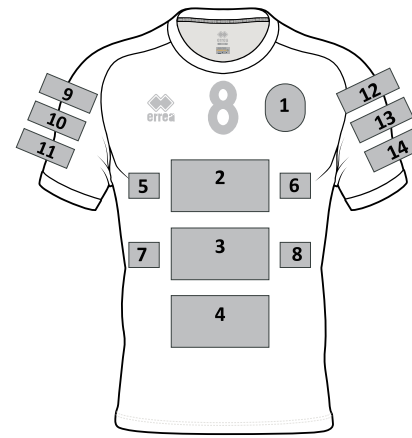

FRONT

- 1 BADGE (h x w cm) .....
- NUMBER (cm h) .....
- 2 LOGO (h x w cm) .....
- 3 LOGO (h x w cm) .....
- 4 LOGO (h x w cm) .....
- 5 LOGO (h x w cm) .....
- 6 LOGO (h x w cm) .....
- 7 LOGO (h x w cm) .....
- 8 LOGO (h x w cm) .....

RIGHT SLEEVE

1. 9 LOGO (h x w cm) .....
   - 10 LOGO (h x w cm) .....
   - 11 LOGO (h x w cm) .....
2. ### LEFT SLEEVE
3. 12 LOGO (h x w cm) .....
   - 13 LOGO (h x w cm) .....
   - 14 LOGO (h x w cm) .....

BACK

- NAME cm h
- NUMBER cm h
- 15 LOGO (h x w cm) .....
- 16 LOGO (h x w cm) .....
- 17 LOGO (h x w cm) .....
- 18 LOGO (h x w cm) .....